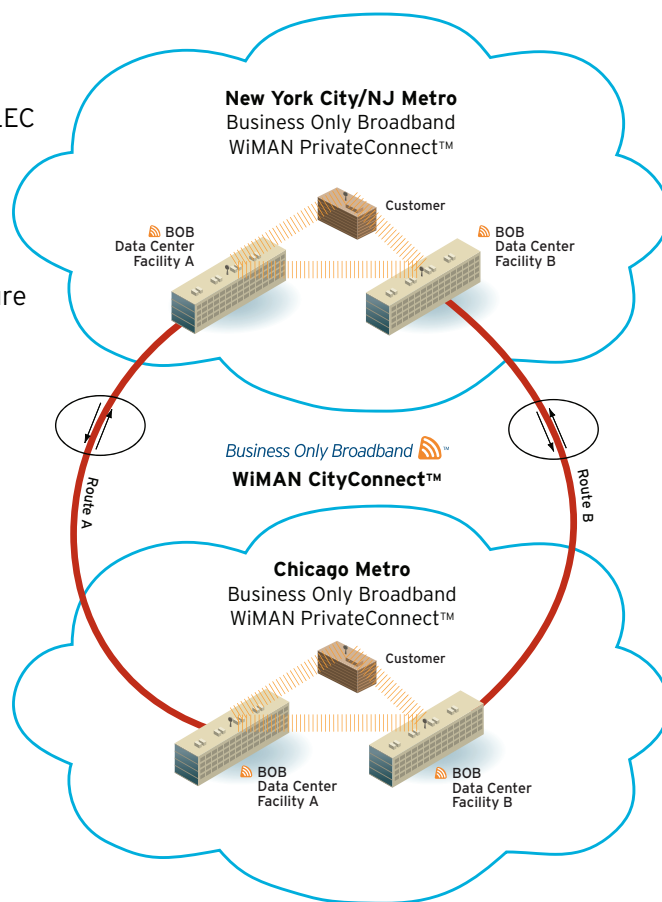

## Keep your data private with a private connection between your operations in New York and Chicago

**Introducing Business Only Broadband™ WiMAN CityCONNECT™**, our most secure service, helping your company achieve 100 percent uptime and privacy. How? First, we connect your operations in each Metro Area to our Wireless Network. Then, over secure diverse fiber connections, we connect to our data centers in each Metro Area – seamlessly linking your geographically diverse LANs. Available in New York, New Jersey and Chicago.

### Network Benefits

- 100 percent wireless infrastructure in New York and Chicago
- No common infrastructure with the LEC
- Secure diverse fiber connection between New York and Chicago connecting BOB's wireless network in each city
- Fully meshed, self-healing architecture
- Scalable bandwidth on-demand
- 1 Mbps to 1 Gbps
- BGP/advanced routing
- Secure MPLS architecture with Layer 2 and Layer 3 services
- 24/7/365 NOC and network monitoring