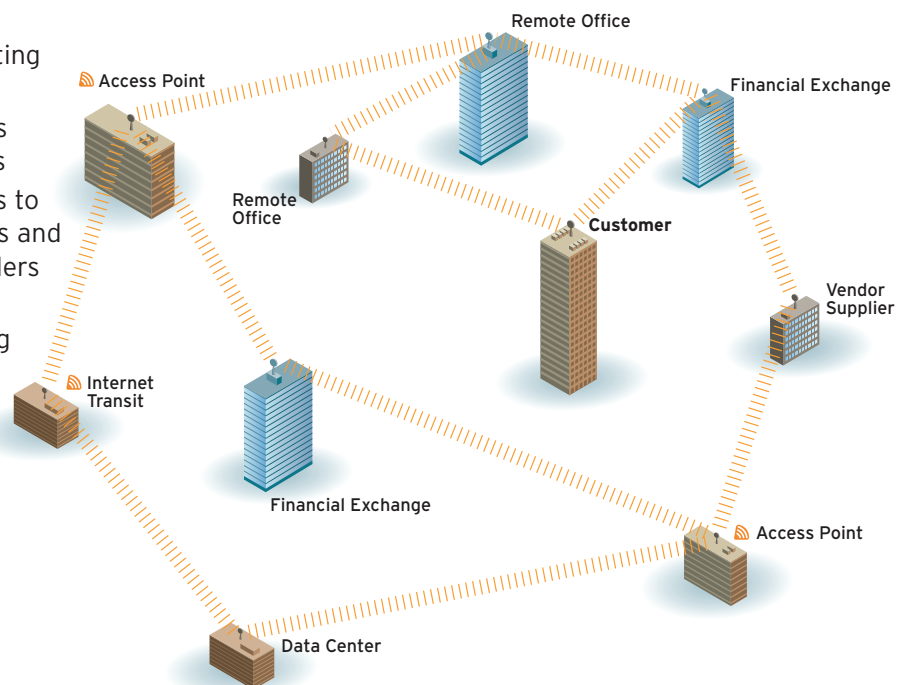

## Custom Solutions for Mission-Critical Financial Services

**Introducing Business Only Broadband™ WiMAN FinanceCONNECT™**, the world's foremost wireless Extranet solution that seamlessly links you to mission-critical financial exchanges, along with market data providers and data centers. Uptime is money and BOB's Extranet ensures critical connectivity. Available in New York, New Jersey and Chicago, by transmitting over BOB's microwave-based Wireless Metro Area Networks (WiMAN), helping achieve 100 percent diversity and privacy.

### Network Benefits

- 100 percent wireless infrastructure
- No common infrastructure with the LEC
- Fully meshed, self-healing architecture
- Scalable bandwidth on-demand
- 1 Mbps to 1 Gbps
- BGP/advanced routing
- Interconnection to multiple Tier 1 ISP's in diverse locations
- Connection options to financial exchanges and market data providers
- 24/7/365 NOC and network monitoring