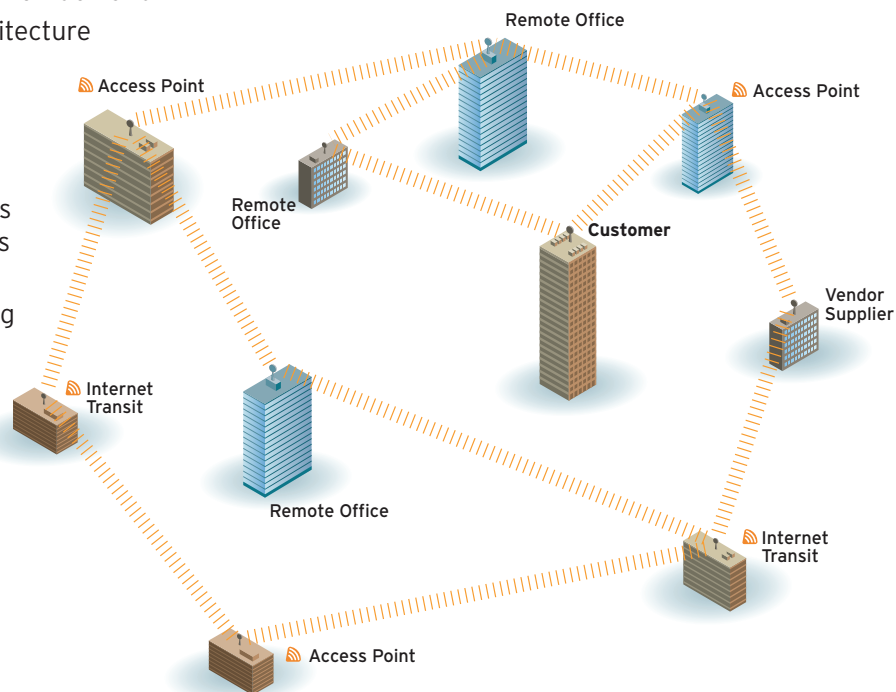

Your Solution For Fast, Reliable, Secure Business Class Wireless Internet

Introducing Business Only Broadband™ WiMAN PublicCONNECT™, a highly-available, simple, cost-effective, fully-managed solution for high-speed Internet, which includes local access. Regardless of your organization's size, mission-critical applications such as on-demand CRM and ERP, VoIP, storage, back-up and recovery as well as accessing the Internet require a fast, stable, reliable, high-performance solution that BOB provides. BOB's carrier class Wireless Metro Area Network (WiMAN) service is available in New York, New Jersey and Chicago.

Network Benefits

- 100 percent wireless infrastructure
- No common infrastructure with the LEC
- Fully meshed, self-healing architecture
- Scalable bandwidth on-demand
- Secure MPLS architecture with Layer 2 and Layer 3 services
- 1 Mbps to 1 Gbps
- Interconnection to multiple Tier 1 ISP's in diverse locations
- 24/7/365 NOC and network monitoring